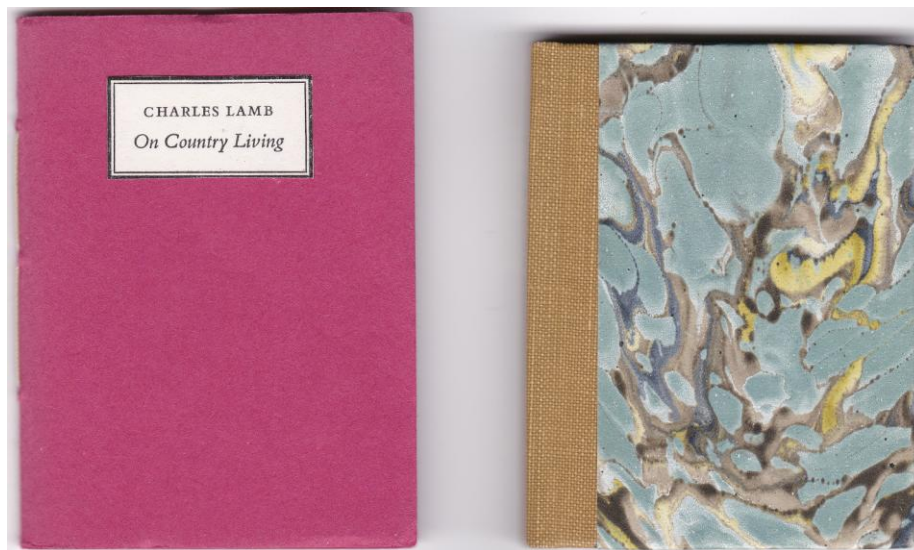

Karen Nyman Miniature Books

7835 Rush Rose Drive
Carlsbad CA 92009-6828

www.KarenNymanMiniatureBooks.com

760-944-3019

karennyman2@gmail.com

Wallace Nethery

Los Angeles CA

#4

#6

#	Title	Author	Year	Cc	Binding	Description	H x W	Price
1	Christopher Columbus	Weber, Francis J.	1992	150	Pictorial gilt blue cloth boards by Bela Blau	13 pp. letterpress by Nethery; Columbus was a deeply religious man but also guilty of every imaginable kind of political, spiritual and ecological sin	2-5/8" x 2-1/8"	SOLD
2	Fleurons by Chance	Nethery, Corry	1989	50	Fleur de lis paper wrappers with printed label	30 pp. letterpress by Nethery; 12 delicate fanciful floral doodles created in Corry's spare time; printed in blue ink on recto leaves	2-7/8" x 3"	SOLD
3	Grandmother in Peace & War	Nethery, Wallace	1993		Printed paper wrappers	13 pp. letterpress; hand-colored illustration on title page	2-7/8" x 2-1/8"	SOLD
4	On Country Living	Lamb, Charles	1985		Red wrappers; printed label	12 pp. letterpress; from a letter Lamb wrote to Wordsworth in 1830 lamenting small town life; a keepsake from MBS Conclave III in Burbank	2-7/8" x 2-1/8"	$10.00
5	Paragraphs from New Year's Eve	Lamb, Charles	1992		Printed wrappers	11 pp. letterpress by Nethery; frontispiece; a lyrical yet melancholy essay on life; Massmann bookplate	2-7/8" x 2-3/16"	SOLD
6	Pastorale	Nethery, Wallace	1997	200	Marbled paper boards with gilt cloth spine by Bela Blau	36 pp. letterpress by Pall Bohne; includes 2 tipped-in photos of Nethery (boyhood & recent); memoir of Nethery's Iowa boyhood which was to have been his 1995 Christmas book; due to illness, he was unable to complete the job; preface by Corry Nethery	2-3/4" x 2-1/8"	$30.00