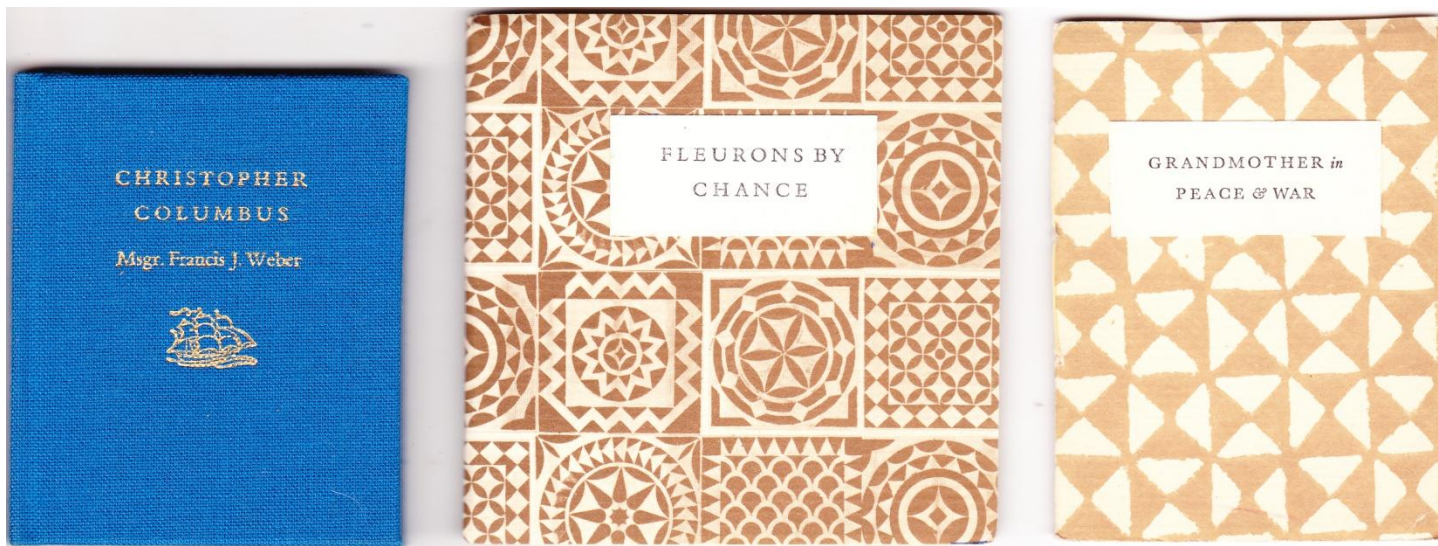

Karen Nyman Miniature Books

7835 Rush Rose Drive
Carlsbad CA 92009-6828

www.KarenNymanMiniatureBooks.com

760-944-3019

karennyman2@gmail.com

Wallace Nethery

Los Angeles CA

#1

#2

#3

#	Title	Author	Year	Cc	Binding	Description	H x W	Price
1	Christopher Columbus	Weber, Francis J.	1992	150	Pictorial gilt blue cloth boards by Bela Blau	13 pp. letterpress by Nethery; Columbus was a deeply religious man but also guilty of every imaginable kind of political, spiritual and ecological sin	2-5/8" x 2-1/8"	SOLD
2	Fleurons by Chance	Nethery, Corry	1989	50	Fleur de lis paper wrappers with printed label	30 pp. letterpress by Nethery; 12 delicate fanciful floral doodles created in Corry's spare time; printed in blue ink on recto leaves	2-7/8" x 3"	\$10.00
3	Grandmother in Peace & War	Nethery, Wallace	1993		Printed paper wrappers	13 pp. letterpress; hand-colored illustration on title page	2-7/8" x 2-1/8"	SOLD
4	On Country Living	Lamb, Charles	1985		Red wrappers; printed label	12 pp. letterpress; from a letter Lamb wrote to Wordsworth in 1830 lamenting small town life; a keepsake from MBS Conclave III in Burbank	2-7/8" x 2-1/8"	\$10.00
5	Paragraphs from New Year's Eve	Lamb, Charles	1992		Printed wrappers	11 pp. letterpress by Nethery; frontispiece; a lyrical yet melancholy essay on life; Massmann bookplate	2-7/8" x 2-3/16"	SOLD
6	Pastorale	Nethery, Wallace	1997	200	Marbled paper boards with gilt cloth spine by Bela Blau	36 pp. letterpress by Pall Bohne; includes 2 tipped-in photos of Nethery (boyhood & recent); memoir of Nethery's Iowa boyhood which was to have been his 1995 Christmas book; due to illness, he was unable to complete the job; preface by Corry Nethery	2-3/4" x 2-1/8"	\$30.00