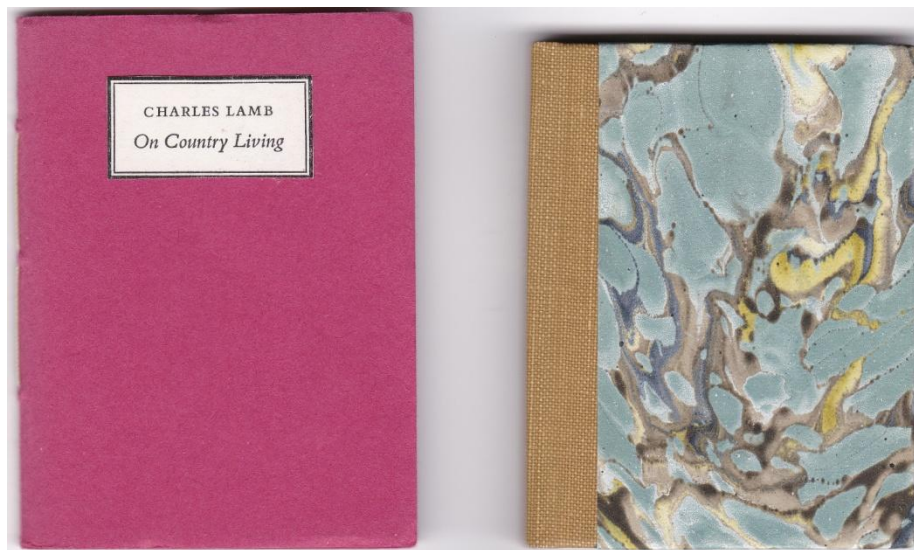

### Wallace Nethery

Los Angeles CA

#4

#6

#	Title	Author	Year	Cc	Binding	Description	H x W	Price
1	Christopher Columbus	Weber, Francis J.	1992	150	Pictorial gilt blue cloth boards by Bela Blau	13 pp. letterpress by Nethery; Columbus was a deeply religious man but also guilty of every imaginable kind of political, spiritual and ecological sin	2-5/8" x 2-1/8"	<b>SOLD</b>
2	Fleurons by Chance	Nethery, Corry	1989	50	Fleur de lis paper wrappers with printed label	30 pp. letterpress by Nethery; 12 delicate fanciful floral doodles created in Corry's spare time; printed in blue ink on recto leaves	2-7/8" x 3"	<b>SOLD</b>
3	Grandmother in Peace & War	Nethery, Wallace	1993		Printed paper wrappers	13 pp. letterpress; hand-colored illustration on title page	2-7/8" x 2-1/8"	<b>SOLD</b>
4	On Country Living	Lamb, Charles	1985		Red wrappers; printed label	12 pp. letterpress; from a letter Lamb wrote to Wordsworth in 1830 lamenting small town life; a keepsake from MBS Conclave III in Burbank	2-7/8" x 2-1/8"	<b>SOLD</b>
5	Paragraphs from New Year's Eve	Lamb, Charles	1992		Printed wrappers	11 pp. letterpress by Nethery; frontispiece; a lyrical yet melancholy essay on life; Massmann bookplate	2-7/8" x 2-3/16"	<b>SOLD</b>
6	Pastorale	Nethery, Wallace	1997	200	Marbled paper boards with gilt cloth spine by Bela Blau	36 pp. letterpress by Pall Bohne; includes 2 tipped-in photos of Nethery (boyhood & recent); memoir of Nethery's Iowa boyhood which was to have been his 1995 Christmas book; due to illness, he was unable to complete the job; preface by Corry Nethery	2-3/4" x 2-1/8"	\$30.00