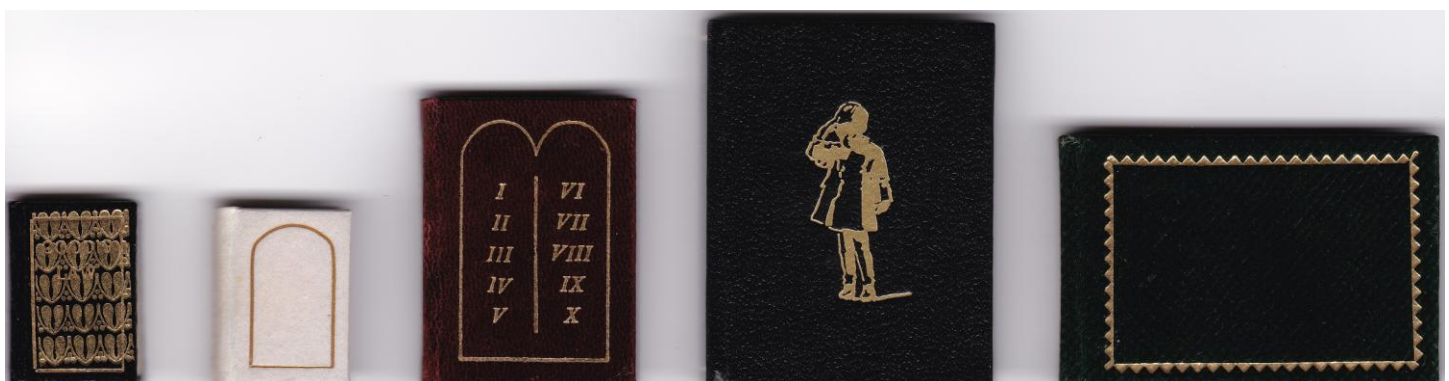

#2

#3

#4

#	Title	Author	Year	Cc	Binding	Description	H x W	Price
1	Christmas in Pastoral California	Weber, Francis J.	1971		Pictorial gilt red leather	27 pp. letterpress; gold star endpapers; printed in red ink; describes Christmas celebrations when California was under Mexican rule; signed by Blau & Weber	1-1/2" x 1-1/4"	\$30.00
2	Inaugural Address of John Fitzgerald Kennedy	Kennedy, John Fitzgerald	1965	1000	Gilt royal blue leather	51 pp. letterpress; frontispiece portrait; the now famous speech delivered by Kennedy on January 20, 1961; illustrated with a photo of JFK; all pages have a gold border	1-5/8" x 1-3/8"	\$40.00
3	Inaugural Address of John Fitzgerald Kennedy	Kennedy, John Fitzgerald	1965		Gilt vellum; vellum slipcase by Bela Blau	51 pp. letterpress on vellum; frontispiece portrait; the now famous speech delivered by Kennedy on January 20, 1961; illustrated with a photo of JFK; all pages have a gold border; very few copies printed on & bound in vellum	1-5/8" x 1-3/8"	\$250.00
4	Nicolae Ceausescu, Activitatea si Vista	Blau, Mariana Orban	1976	200	Gilt red leather by Mariana Blau	28 pp. letterpress by Mariana Blau; Romanian text; Ceausescu was the champion of Romania's independence; his rise from poverty to Presidency; signed by Blau	1-3/4" x 1-5/16"	\$15.00
5	Ten Commandments, The	Bible; Old Testament	1965		Elaborately gilt leather	25 pp. letterpress; decorative endpapers; frontispiece illustration of Moses	1" x 3/4"	\$30.00
6	Ten Commandments, The	Bible; Old Testament	1965		Gilt vellum; vellum slipcase	25 pp. letterpress printed on vellum; frontispiece illustration of Moses; one of a very few copies printed on and bound in vellum	1" x 3/4"	\$125.00
7	Ten Commandments, The	Bible; Old Testament	1971		Gilt leather	21 pp. letterpress; illustration of Moses carrying the inscribed tablet; decorative gold star endpapers	1-1/2" x 1-1/8"	\$30.00
8	Tribute to John F. Kennedy, Jr., A	Kennedy, Edward M.	2000	300	Gilt black leather	18 pp. letterpress by Patrick Reagh in black and green; frontispiece; Ted Kennedy's moving tribute to his nephew, delivered in July 1999	2" x 1-9/16"	\$65.00
9	What Happened to Junipero Serra?	Weber, Francis J.	1969	1000	Gilt forest green leather	29 pp. letterpress; story of a Mexican commemorative stamp celebrating Serra but with an incorrect portrait	1-3/8" x 2"	\$40.00